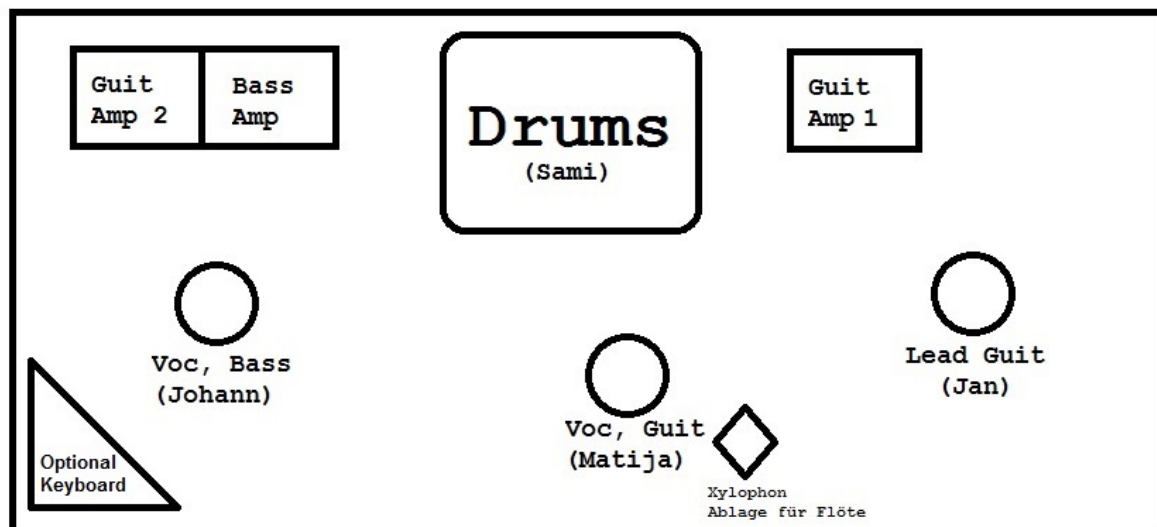

The Capitols – Technical Rider

Line up

- Sami Salman: Drums
- Johann Blake: Bass/ Vocals (/Keyboard)
- Matija Chlupacek: Flute (recorder)/ xylophone/ E-&Ac.-Guitar/ Vocals
- Jan Salgovic: E-Guitar

We have...

- Drums **expendable parts**: Cymbals, Snaredrum, bass drum pedal
- 1x acoustic guitar (directly via DI-Box in the PA)
- VOX AC-15VR E-Guitar-Combo (1x12“)
- Marshall Haze40 E-Guitar-Combo (1x12“)
- Xylophone + Flute (recorder)
- Keyboard (Stagepiano)

We could possibly bring with us...

- 1x Warwick Sweet 15 Bassamp
- shell set (drums)
- hardware of the drums (stool, snare stand, 2 x cymbal stands, Hi-Hat stand)

But we need...

- Drum miking
- 3x vocals miking (Voc/Voc/Flöte+Xylophon)
- 2x E-Guitar miking
- 3x DI-Box: Acoustic Guitar + maybe Bassamp + Stagepiano/Keyboard

The Capitols Bühnenplan

Publikum