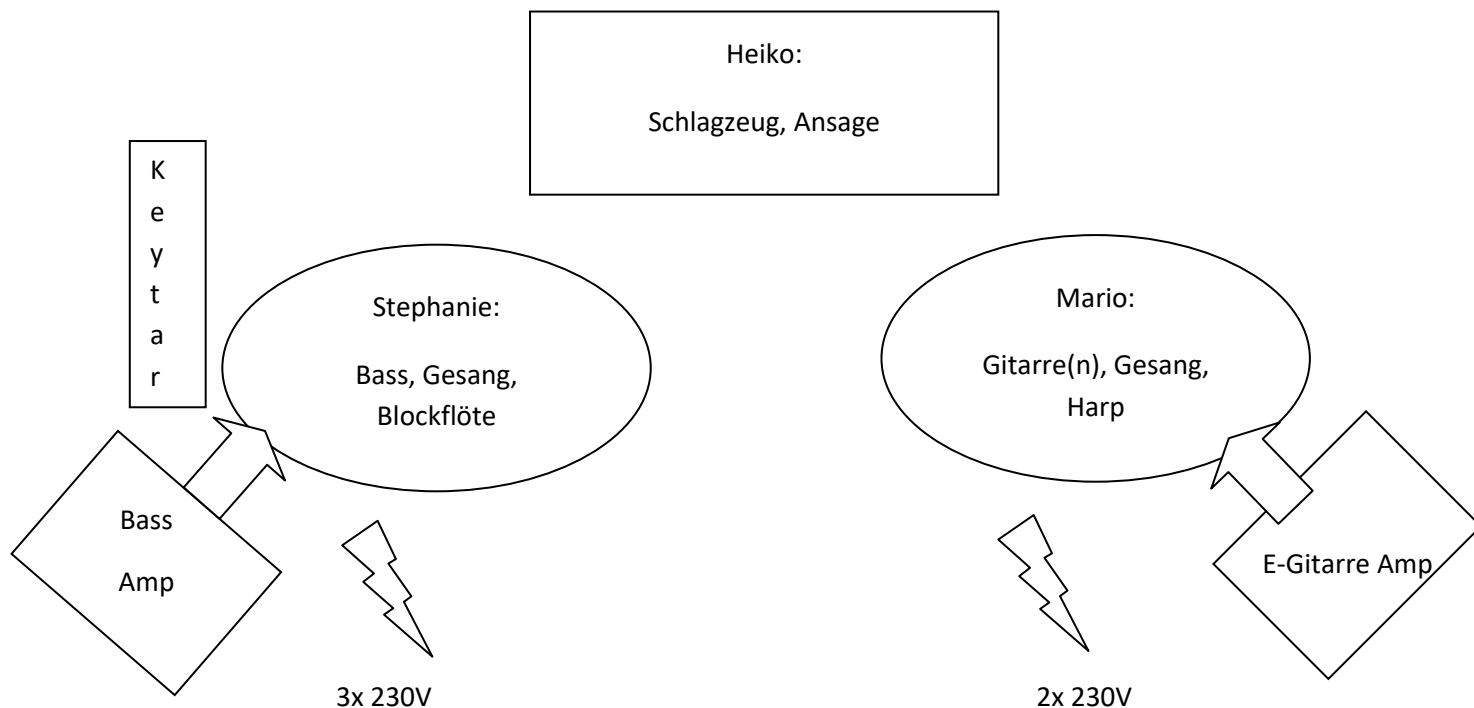

Darcy's Fault

Kanal	Instrument	Mic (Vorschläge)	Position
1	Bass Orange Amp	XLR	Bass
2	E-Gitarre Orange Amp	Shure SM57 LC	E-Gitarre
3	Stephanie Vocals	Sennheiser KMS104	Vocs rechts
4	Mario Vocals	Shure SM58	Vocs links
5	Keytar	Di Box	Keytar
6	Heiko Ansage	Shure SM58	Drums
7	Kick Drum	Beta52	Drums
8	Snare	Shure SM57	Drums
9	HiHat	Kleinmembran Kondensator	Drums
10	Tom links	e904, e604, Beta98	Drums
11	Tom rechts	e904, e604, Beta98	Drums
12	Floor Tom	e904, e604, Beta98	Drums
13	OH	Kondensator Mikrofon	Drums
14	OH	Kondensator Mikrofon	Drums

Monitoring:

2x 230V für kabelloses In-Ear Monitoring (Stephanie und Mario)

1x XLR für drahtgebundenes In-Ear (Heiko)

Optional vorhanden: PA-Anlage und Lichttechnik.