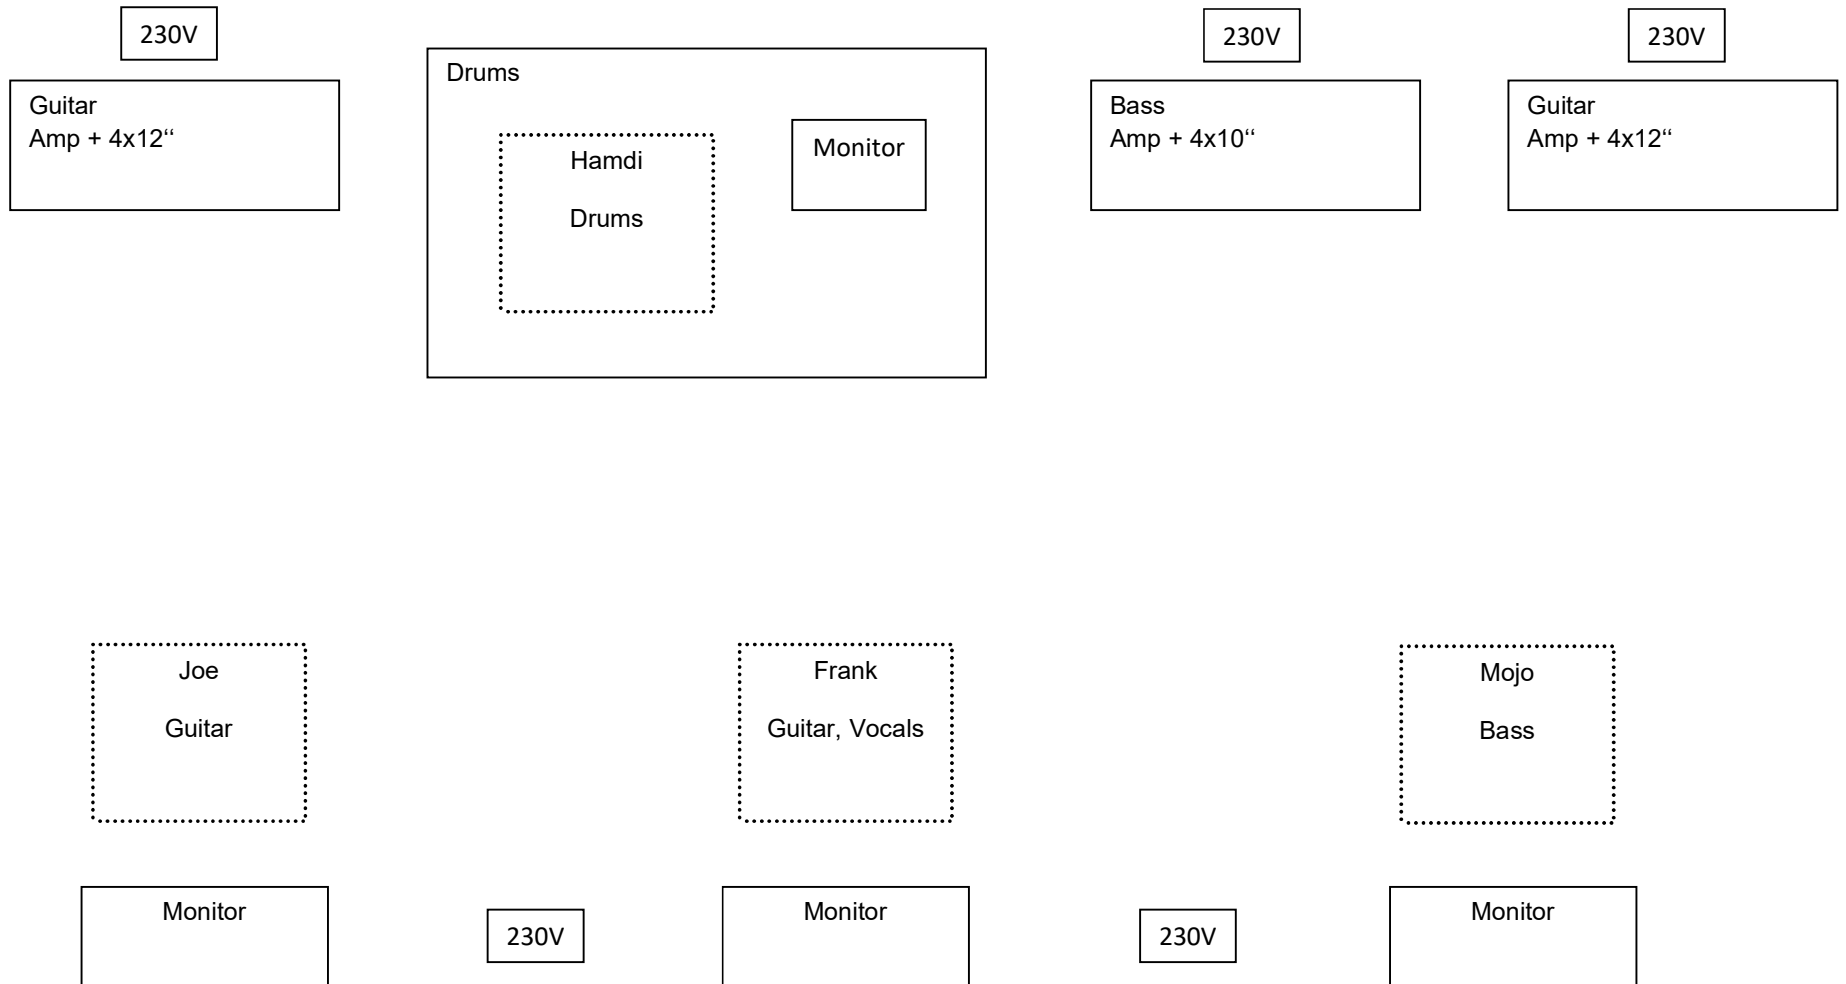

# BALEFUL ABYSS - Techrider

[info@balefulabyss.de](mailto:info@balefulabyss.de)

**Drums:**

1 x BD 22", 4 x Tom (10", 12", 14", 16"), 6 Cymbal stands, 1 Snaredrum, 1 Hihat  
Drumriser (2x2m), Non-slip mat or carpet (non flight), fan

**Guitar Frank:**

Marshall JCM 800, 4x12" Cabinet (Marshall)

**Guitar Joe:**

Marshall JCM 2000, 4x12" Cabinet (Marshall)

**Bass:**

Hartke HA 3500, 4x10" Cabinet