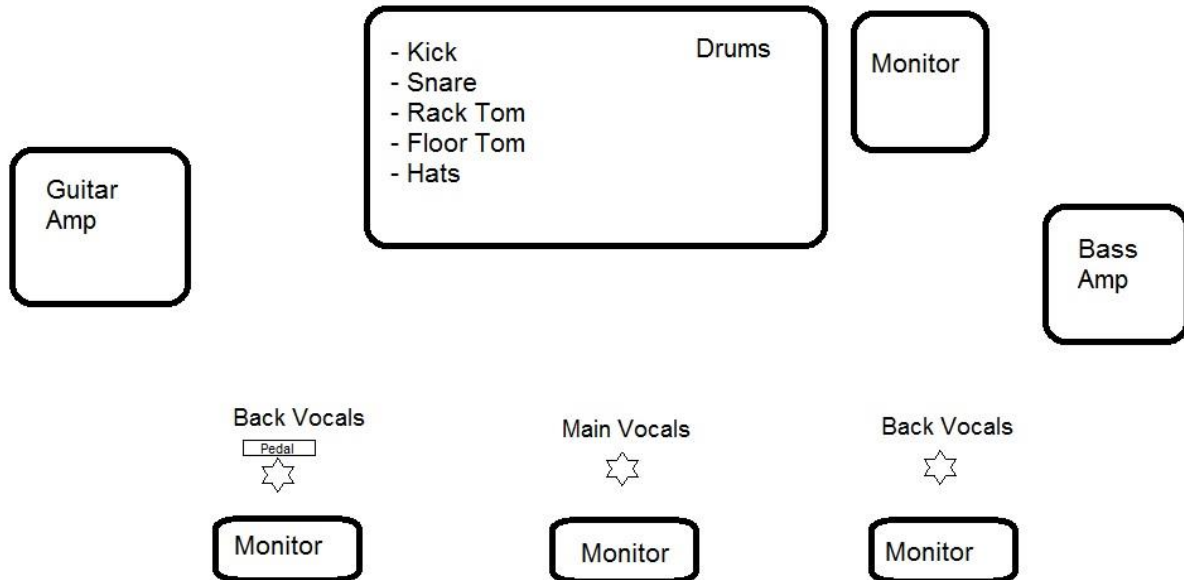

ELMO AT THE HOMELESS SHELTERS

Drum:

Drums:

Bass Drum	22"x18"
Snare Drum	14"x6,5"
Rack Tom	12"x9"
Floor Tom	16"x16"

Cymbals:

Hi-Hat	14"
Ride	24"
Crash	16"
Crash	16"
Crash	18"
Splash	10"

Guitar:

Amp*:

Type: Tube Head
Power Output: 120W
Power Supply: 230V
Speaker Output: 4, 8, 16 Ohm

Out: Mic at Cabinet

Bass:

Amp:

Type: Combo Box
Power Output: 175W
Power Supply: 230V

Out: DI or Mic at Cabinet

Main Vocals:

Kazoo via Main Microphone

*-used for E- as well as Accoustic Guitar; Guitars are switchable via Footpedal