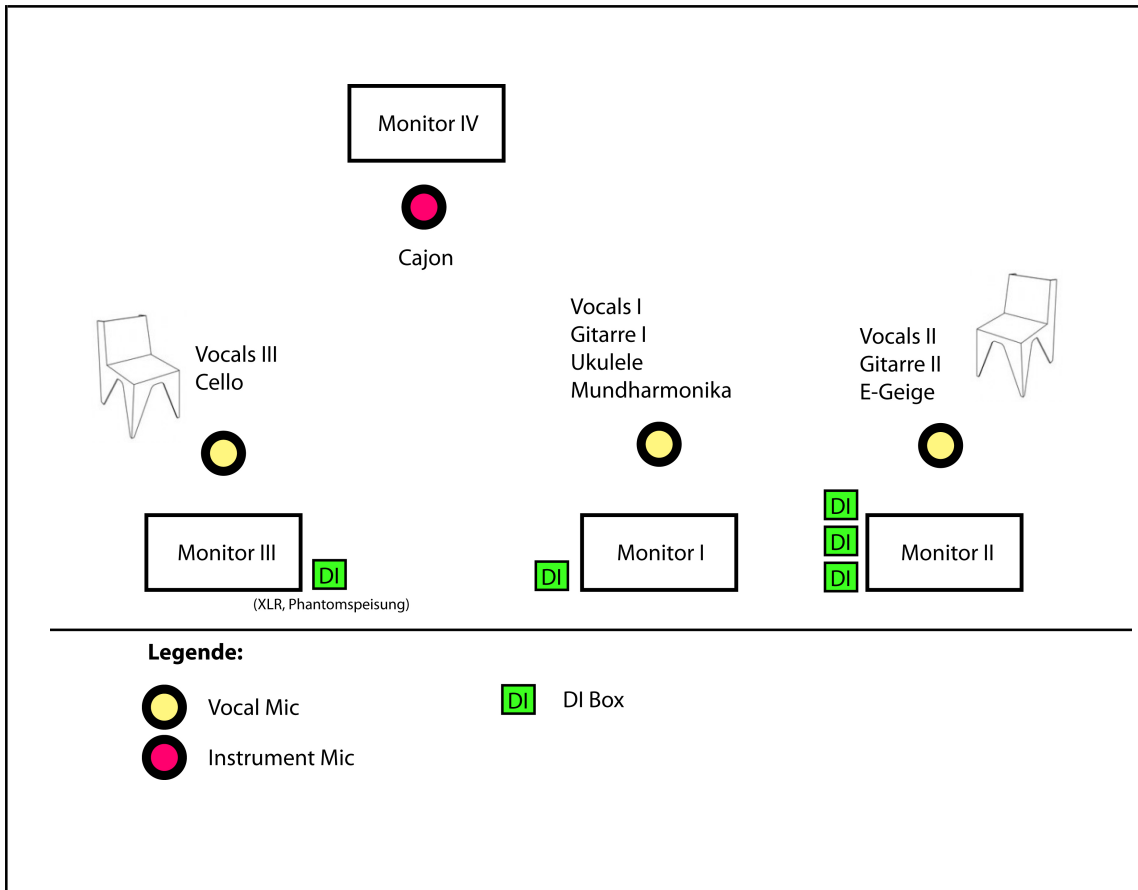

Gold Stone and Silver

Technical Rider 2012

Stageplot

Inputliste P.A.

Kanal Quelle

- 1 Cajon
- 2 Cello
- 3 Gitarre I
- 4 Gitarre II
- 5 Ukulele
- 6 E-Geige
- 7 Vocals I + Mundharmonika (gleiches Mic)
- 8 Vocals II
- 9 Vocals III
- 10
- 11
- 12
- 13