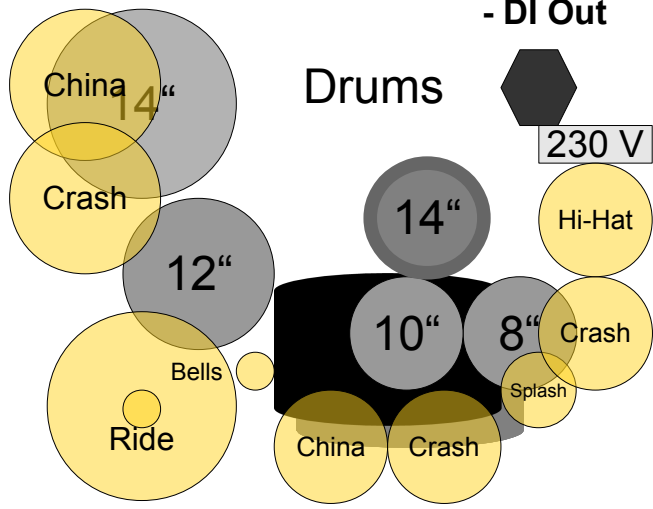

Samples
- DI Out

Monitor
1
*(in order
of importance)*

Drums

230 V

ALFAIK
 Contact: mail@aygis.de
 Web: www.facebook.com/aygis

230 V
4 x 12"

Guitar 1

230 V

Bass (DI or Mic)

230 V
4 x 12"

Guitar 2

Effect Pedal

230 V

Effect Pedal

230 V

Lead Voc (no stand)

Monitor 4

Monitor 2

Monitor 3